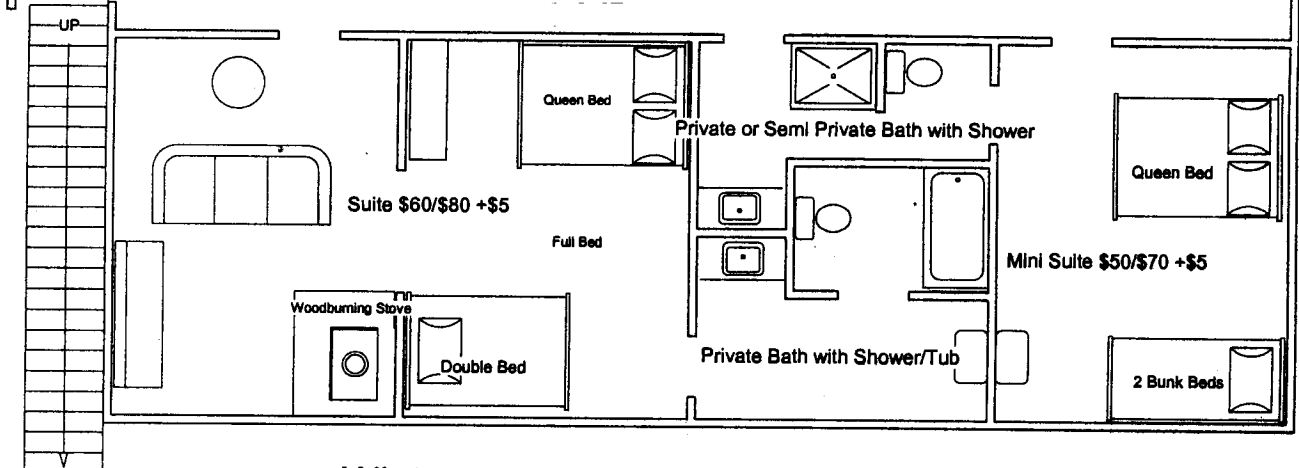

Entry Door

**Master Lease \$350.00 per night**

**Winter 2007-2008 Hunting Season**

**3357 sq ft**

**Rates Begin November 1st, 2007**

250 S. Main Street, Hoisington, KS. 67544

(620)653-4771 or (800)869-0332