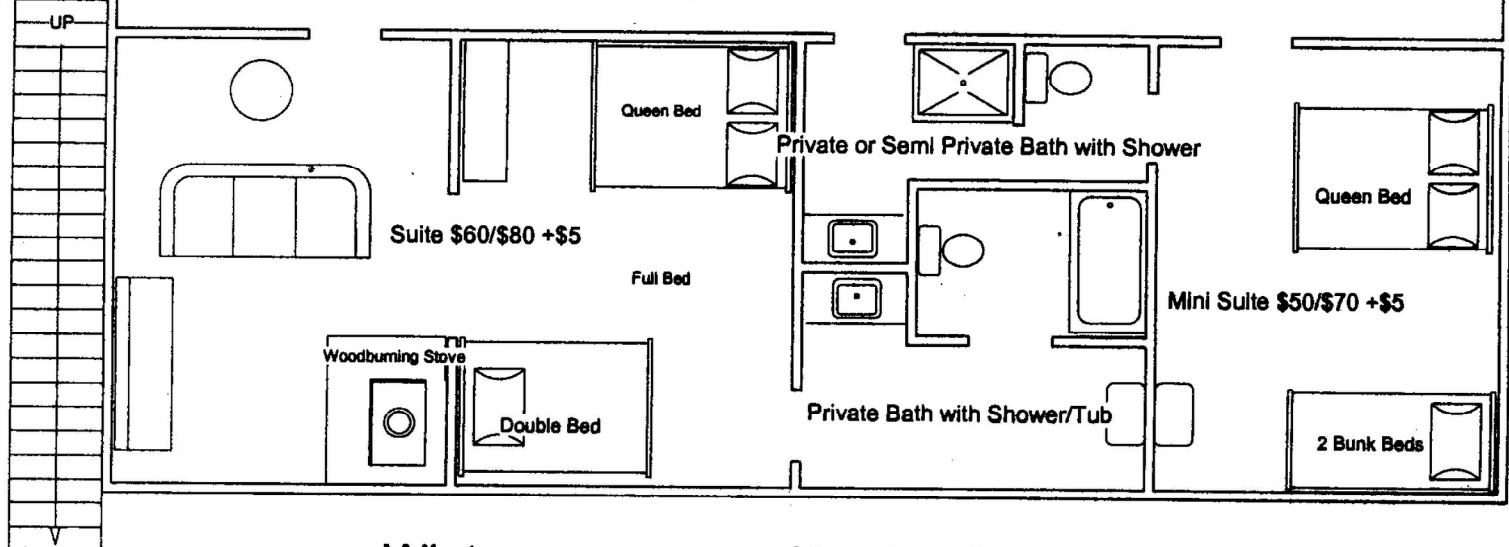

Master Lease \$350.00 per night

Winter 2010-2011 Hunting Season
3357 sq ft

Rates Begin on Labor Day

250 S. Main Street, Hoisington, KS. 67544

(620)653-4771 or (800)869-0332